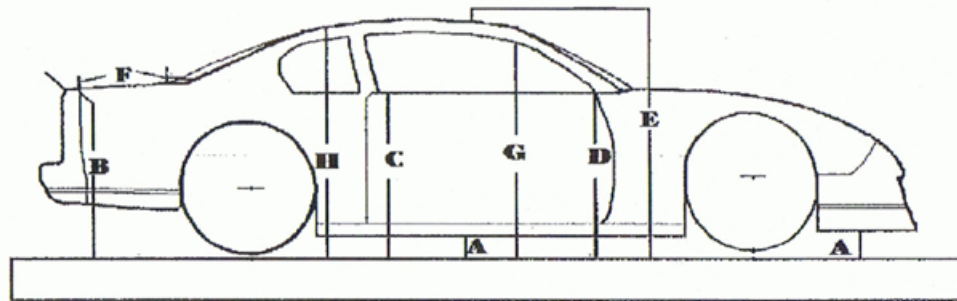

ISCARS DASH TOUR BODY / 2011

- A. ROCKER HEIGHT 4" MINIMUM
- B. QUARTER HEIGHT 31.5" MINIMUM TO 32.5" MAXIMUM
- C. DOOR HEIGHT REAR 31"
- D. DOOR HEIGHT FRONT 31"
- E. ROOF HEIGHT 47" MINIMUM TO 48" MAXIMUM
- F. DECK LID LENGTH 5.75" AT CENTER
- G. ROOF HEIGHT AT FRONT ROOF CORNERS 44" MINIMUM TO 45" MAXIMUM
- H. ROOF HEIGHT AT REAR ROOF CORNERS 42.75 MINIMUM TO 43.75" MAXIMUM